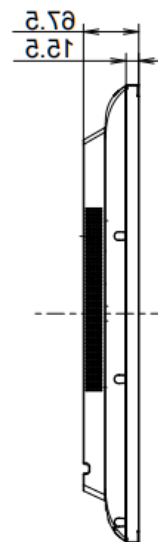

Prodotti dimensioni L x H x P 972 x 560 x 67.5mm

Box dimensioni L x H x P 1070 x 690 x 139mm

Peso (netto) 8.8kg

Peso (lordo) 12.3kg

EAN code 4948570120932